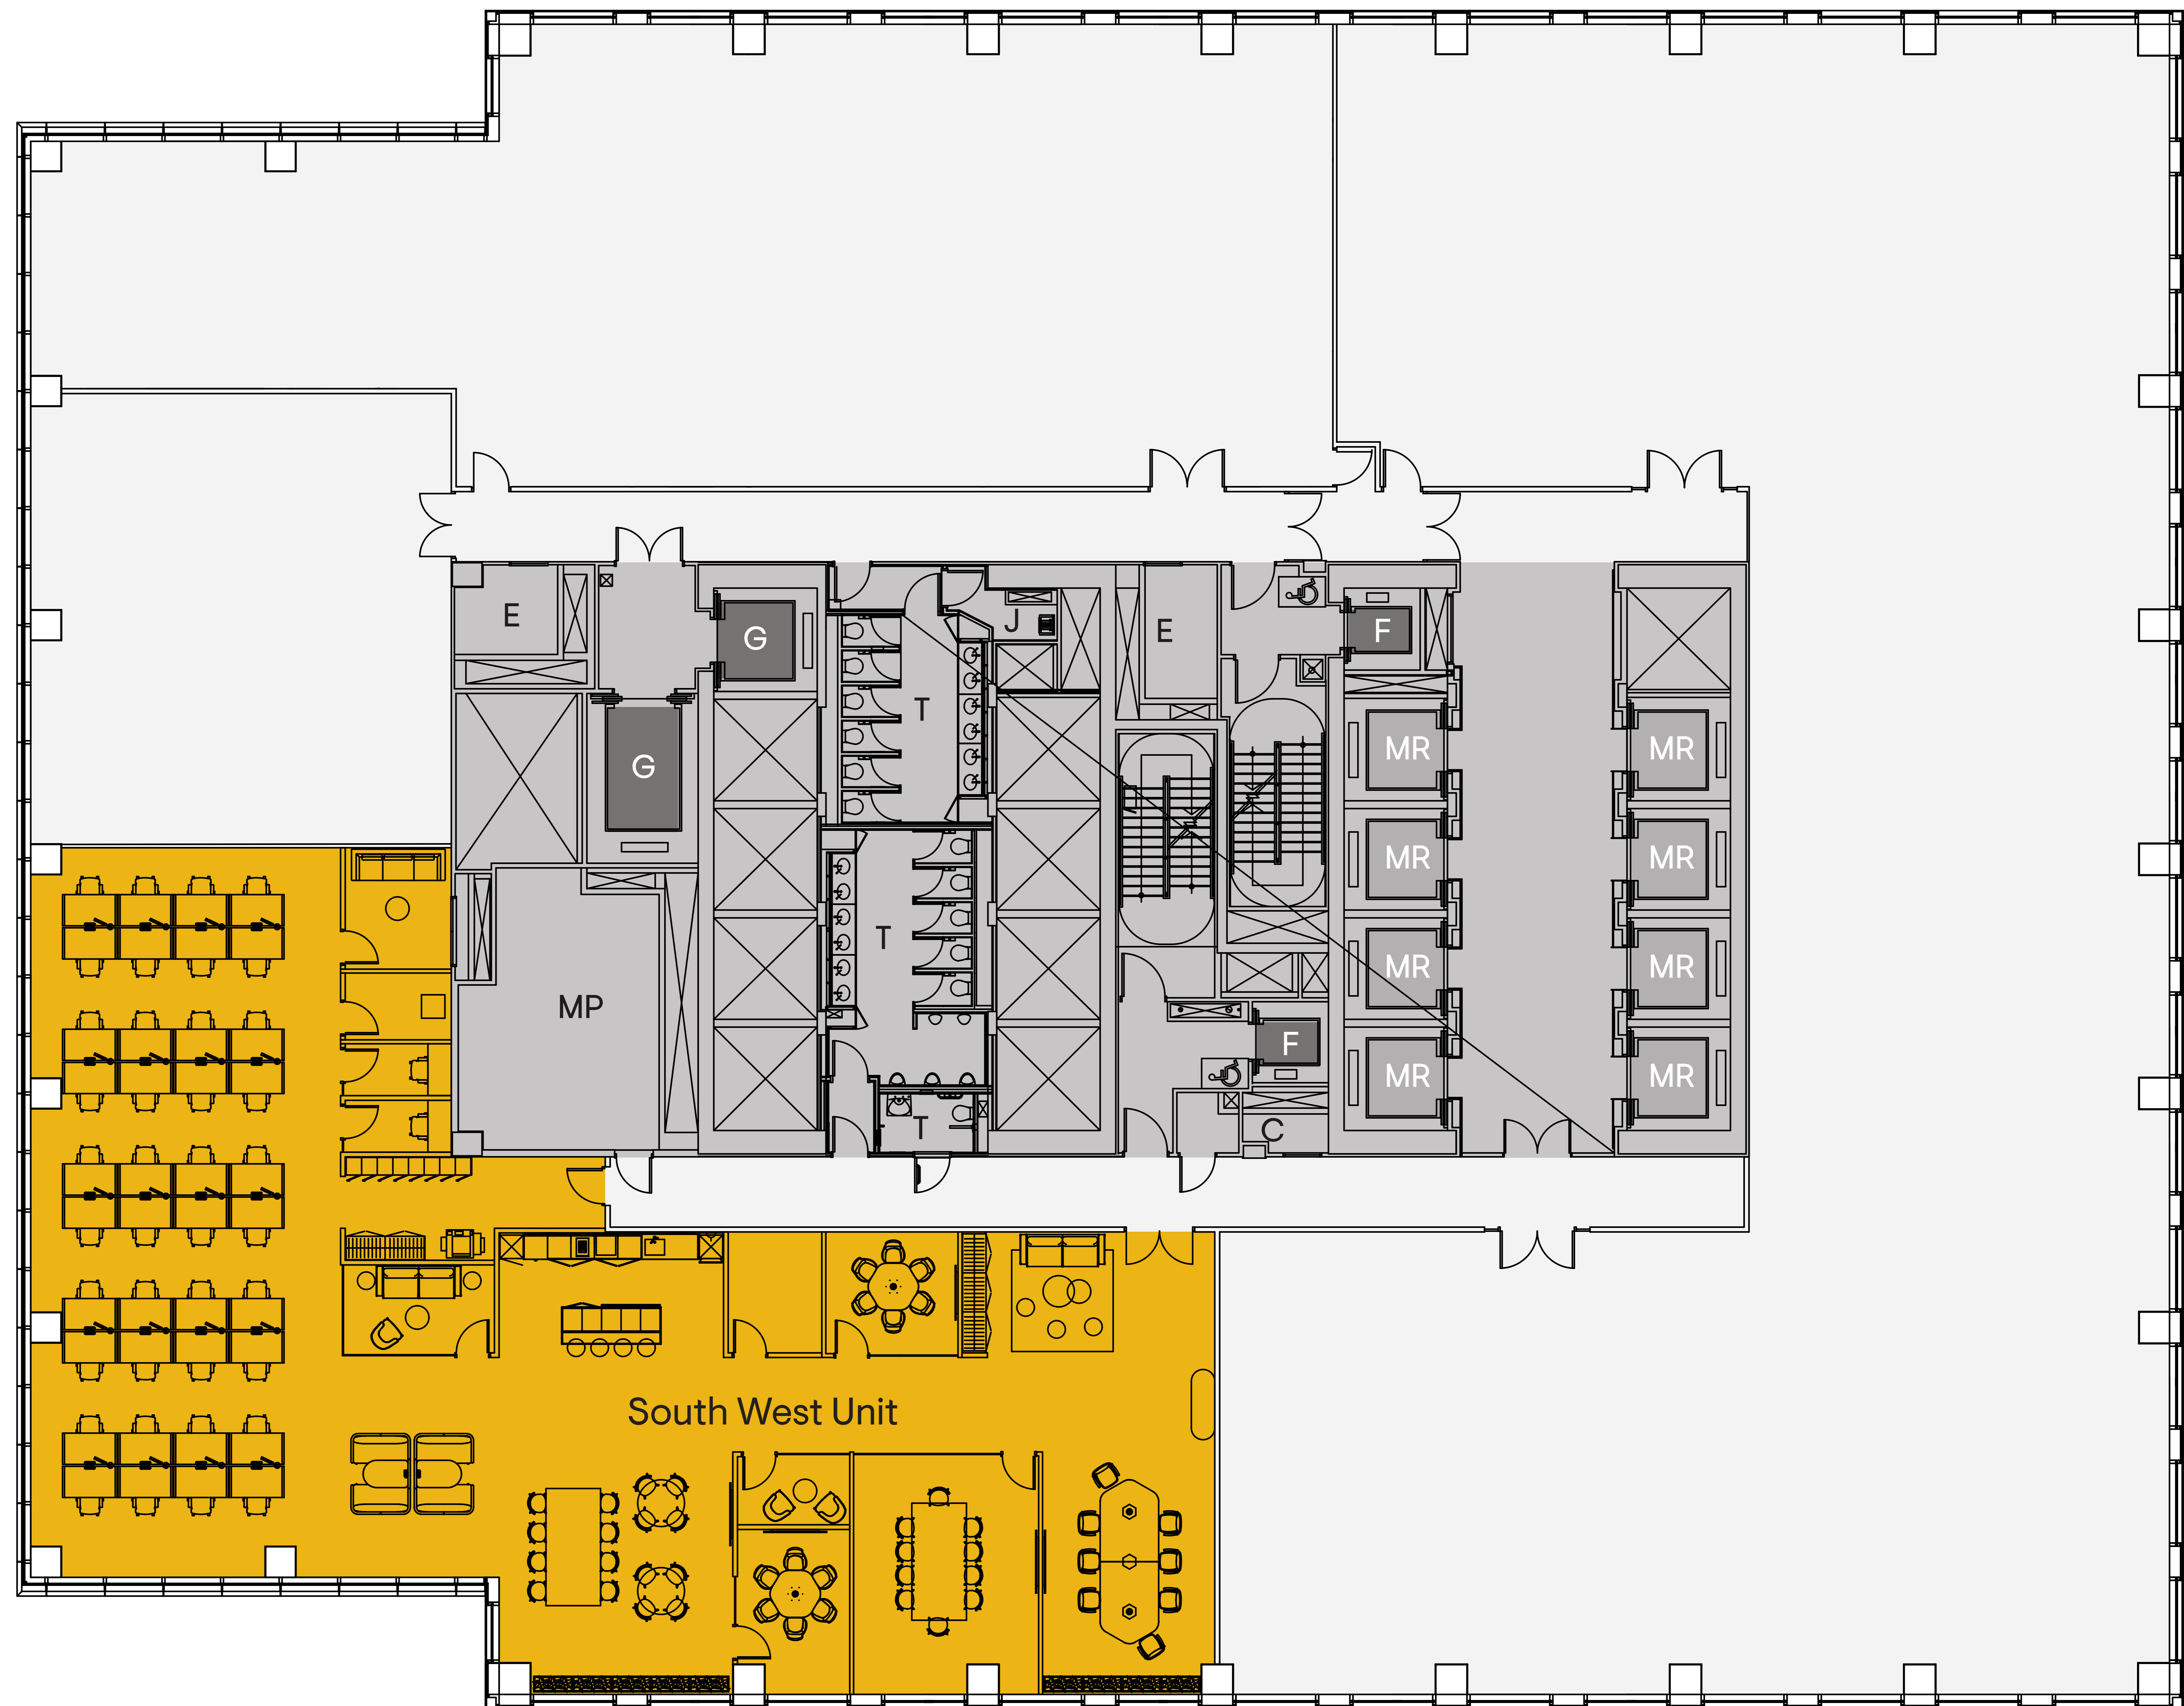

LEVEL 19

Part Available

South West Unit

4,644 sq ft

431 sq m

Key

MR Mid Rise Passenger Lift

G Goods Lift

F Firemen's Lift